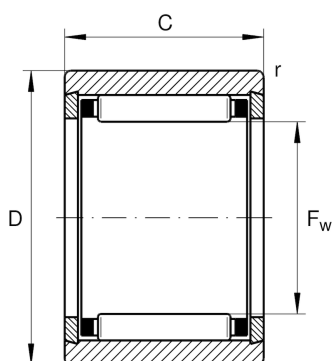

**NK9/12-TV-XL**

Needle roller bearing

Schaeffler ID:  
0507532740000

Needle roller bearings NK, light series

X-life

## Technical information

**Main Dimensions & Performance Data**

$F_w$	9 mm	Under roller diameter
$D$	16 mm	Outside diameter
$C$	12 mm	Width, outer ring
$C_r$	5,100 N	Basic dynamic load rating, radial
$C_{0r}$	5,000 N	Basic static load rating, radial
$C_{ur}$	860 N	Fatigue load limit, radial
$n_G$	31,000 1/min	Limiting speed
$n_{gr}$	32,000 1/min	Reference speed
	9.67 g	Weight

**Additional information**

$r_{min}$	0.3 mm	Minimum chamfer dimension
	G9X16X3	Sealing ring

**Temperature range**

$T_{min}$	-20 °C	Operating temperature min.
$T_{max}$	120 °C	Operating temperature max.